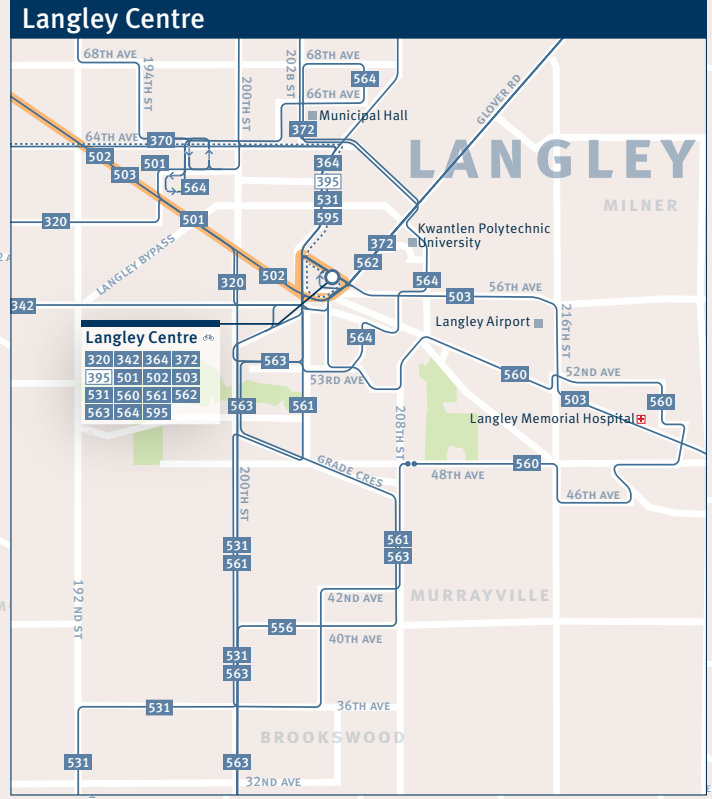

Langley Centre
320 342 364 372
395 501 502 503
531 560 561 562
563 564 595

Cloverdale
320 342 370

Connection to
Route 21 to Abbotsford
via BC Transit