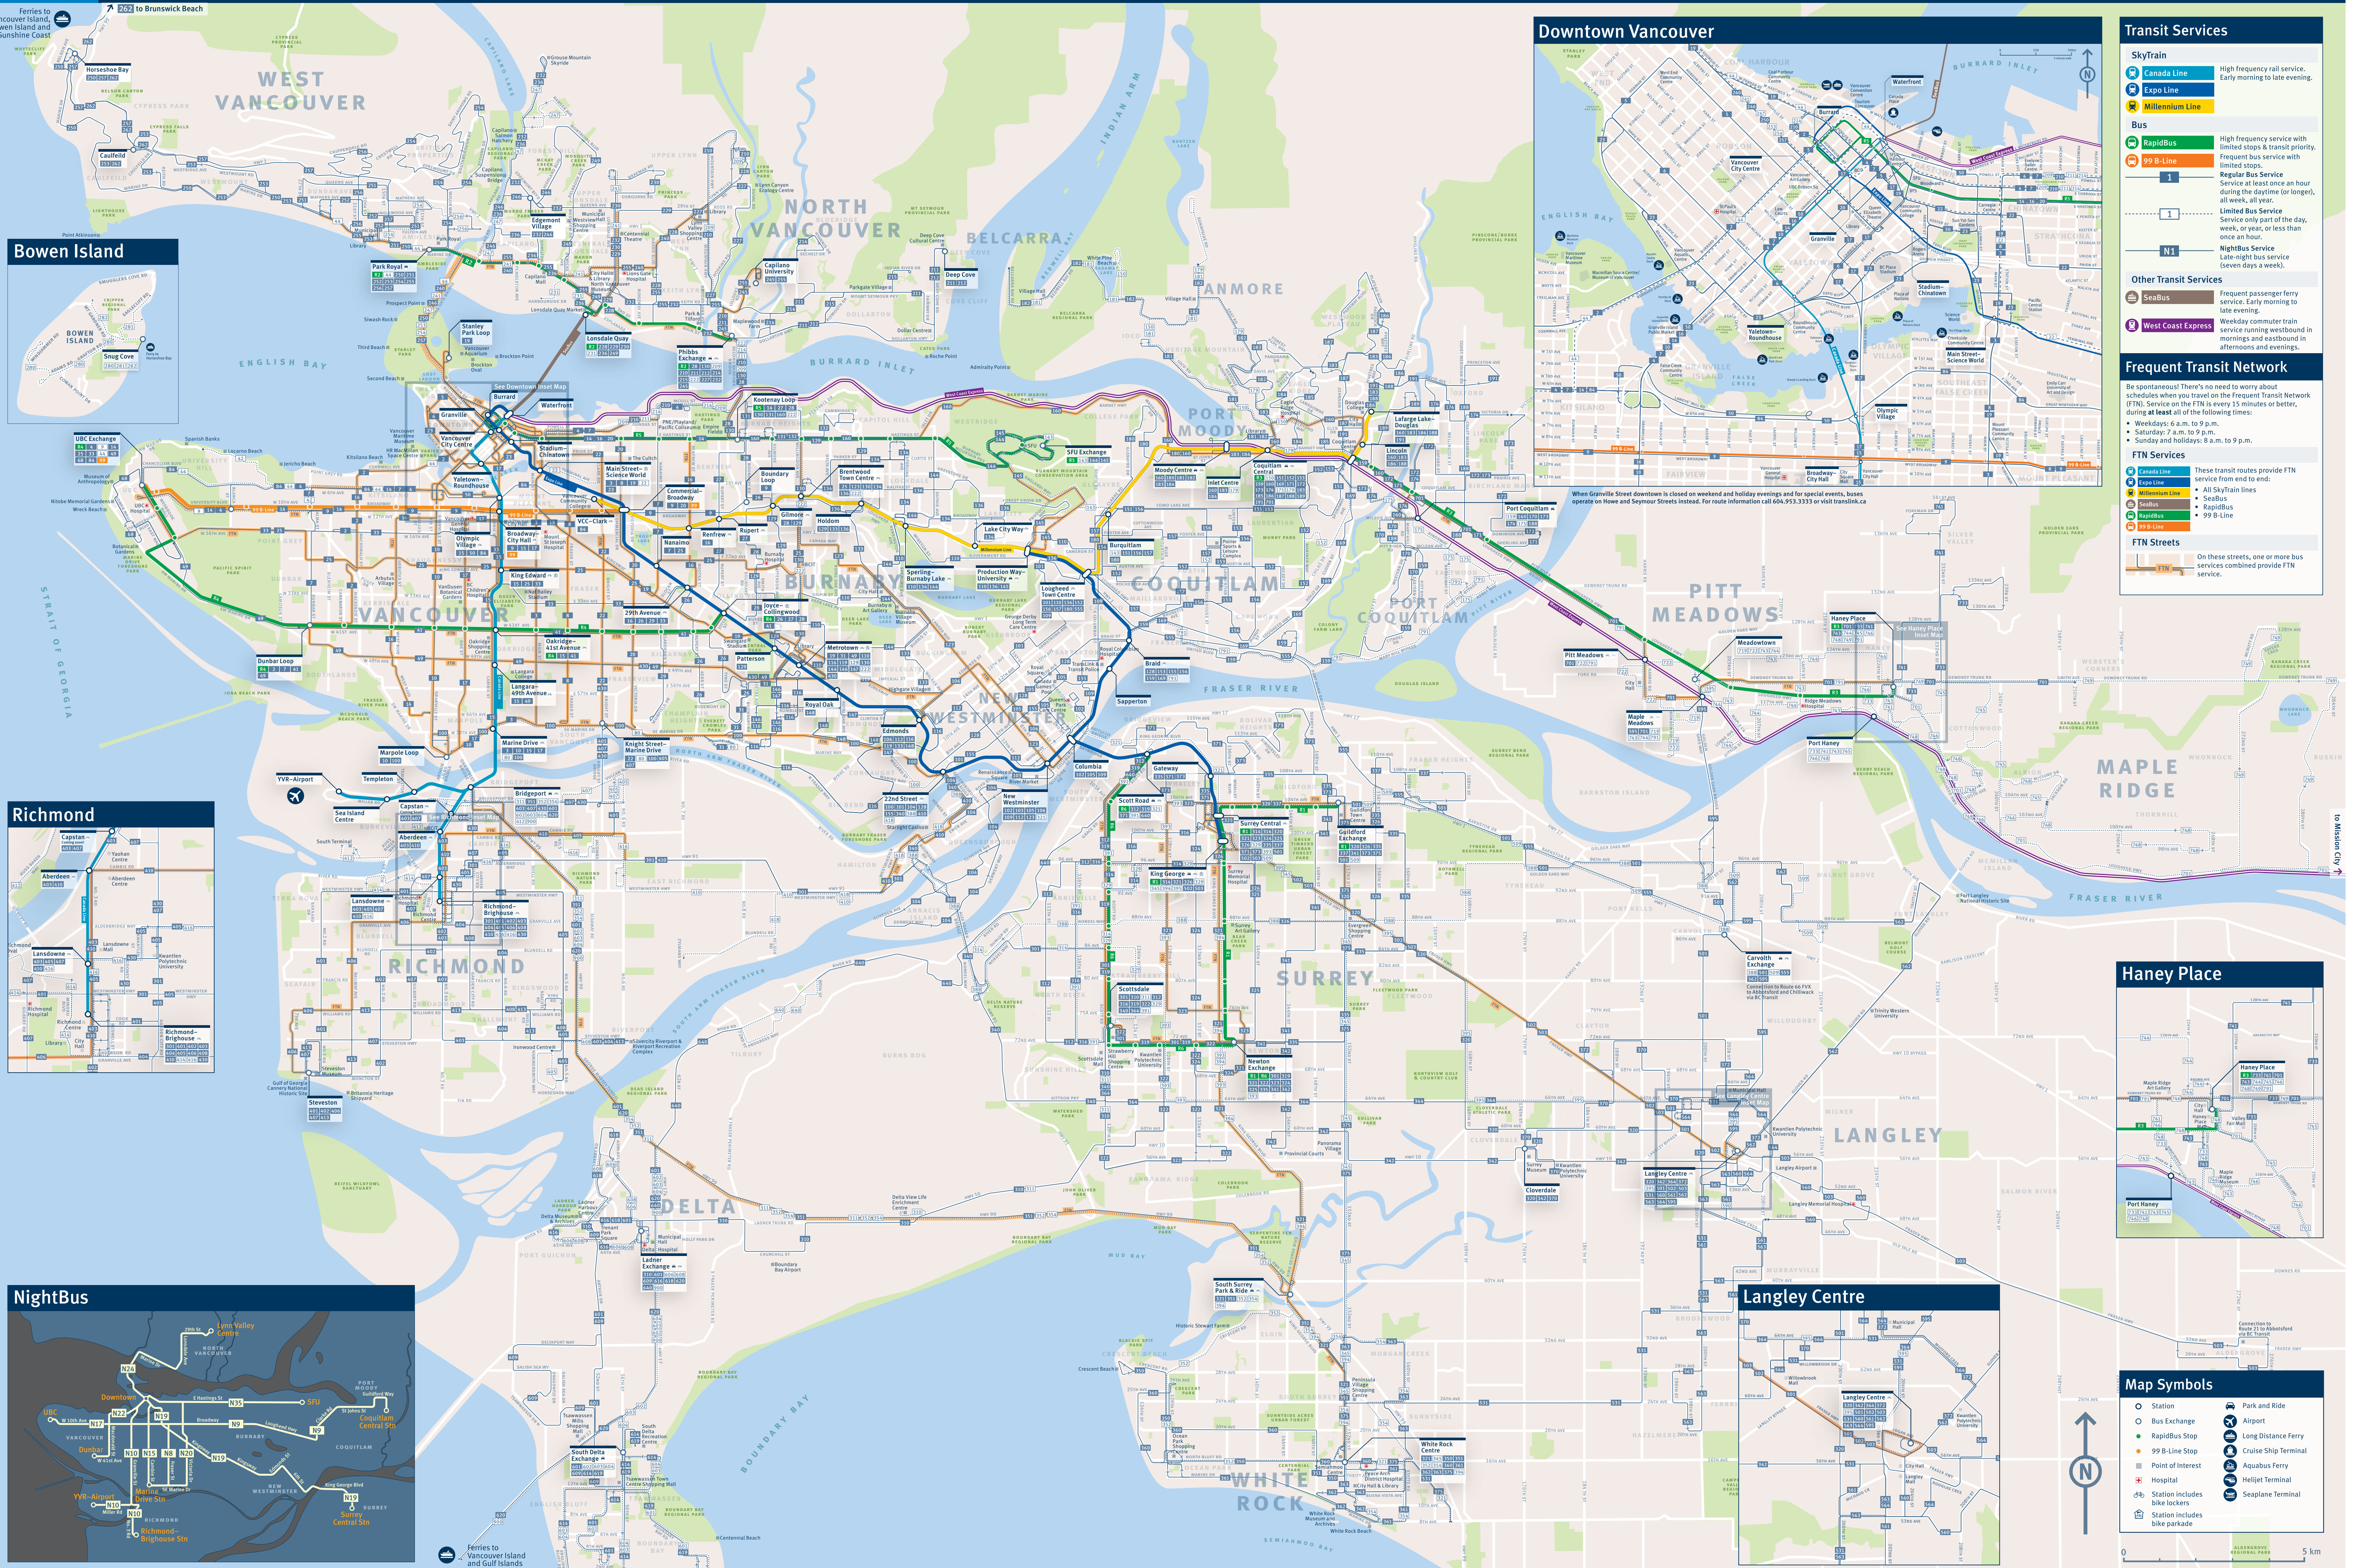

T Metro Vancouver Transit Map

Ferries to Vancouver Island, Bowen Island and Sunshine Coast

Bowen Island

Richmond

NightBus

Downtown Vancouver

When Granville Street downtown is closed on weekend and holiday evenings and for special events, buses operate on Howe and Seymour Streets instead. For route information call 604.953.3333 or visit translink.ca

Transit Services

SkyTrain

- Canada Line: High frequency rail service. Early morning to late evening.
- Expo Line: High frequency rail service. Early morning to late evening.
- Millennium Line: High frequency rail service. Early morning to late evening.

Frequent Transit Network

Be spontaneous! There's no need to worry about schedules when you travel on the Frequent Transit Network (FTN). Service on the FTN is every 15 minutes or better, during at least all of the following times:

- Weekdays: 6 a.m. to 9 p.m.
- Saturday: 7 a.m. to 9 p.m.
- Sunday and holidays: 8 a.m. to 9 p.m.

FTN Services

- Canada Line: These transit routes provide FTN service from end to end:
- Expo Line: All SkyTrain lines
- Millennium Line: RapidBus
- SeaBus: RapidBus
- 99 B-Line: RapidBus
- 1: RapidBus