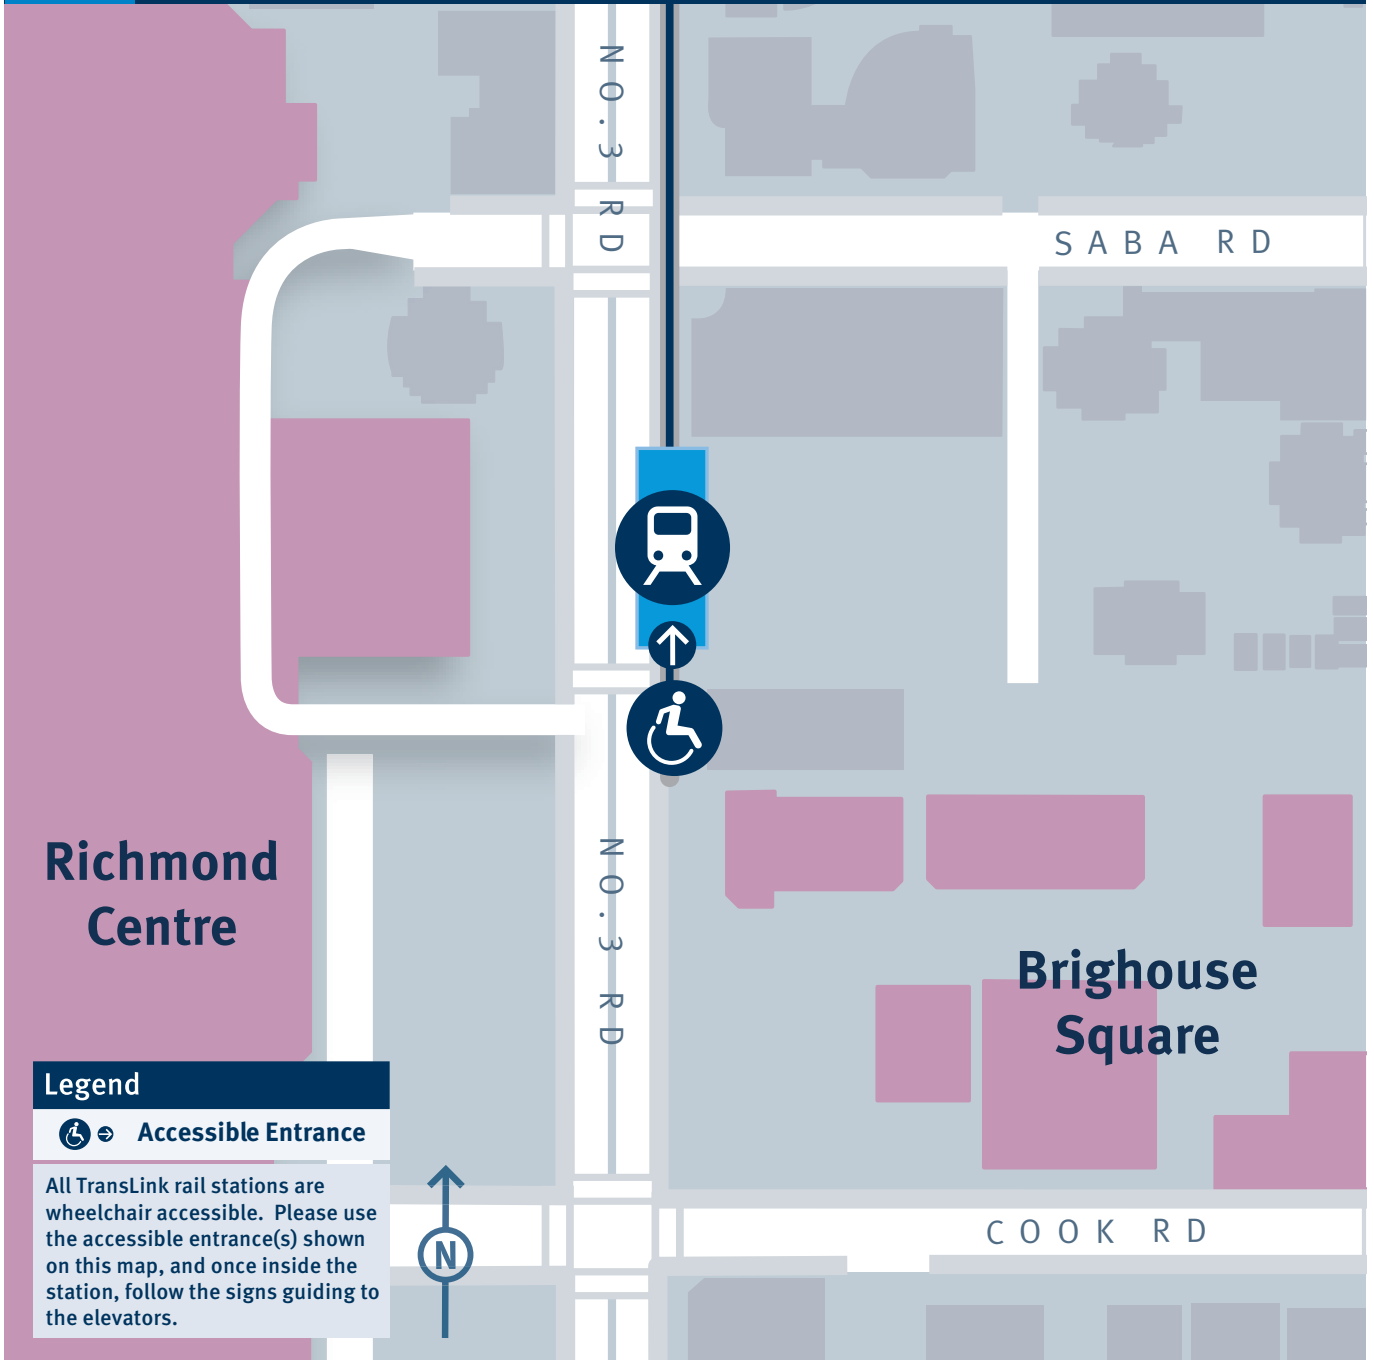

## Richmond–Brighouse Station Entrance Location

For transit information, including next bus times, visit [translink.ca](http://translink.ca) or call 604.953.3333