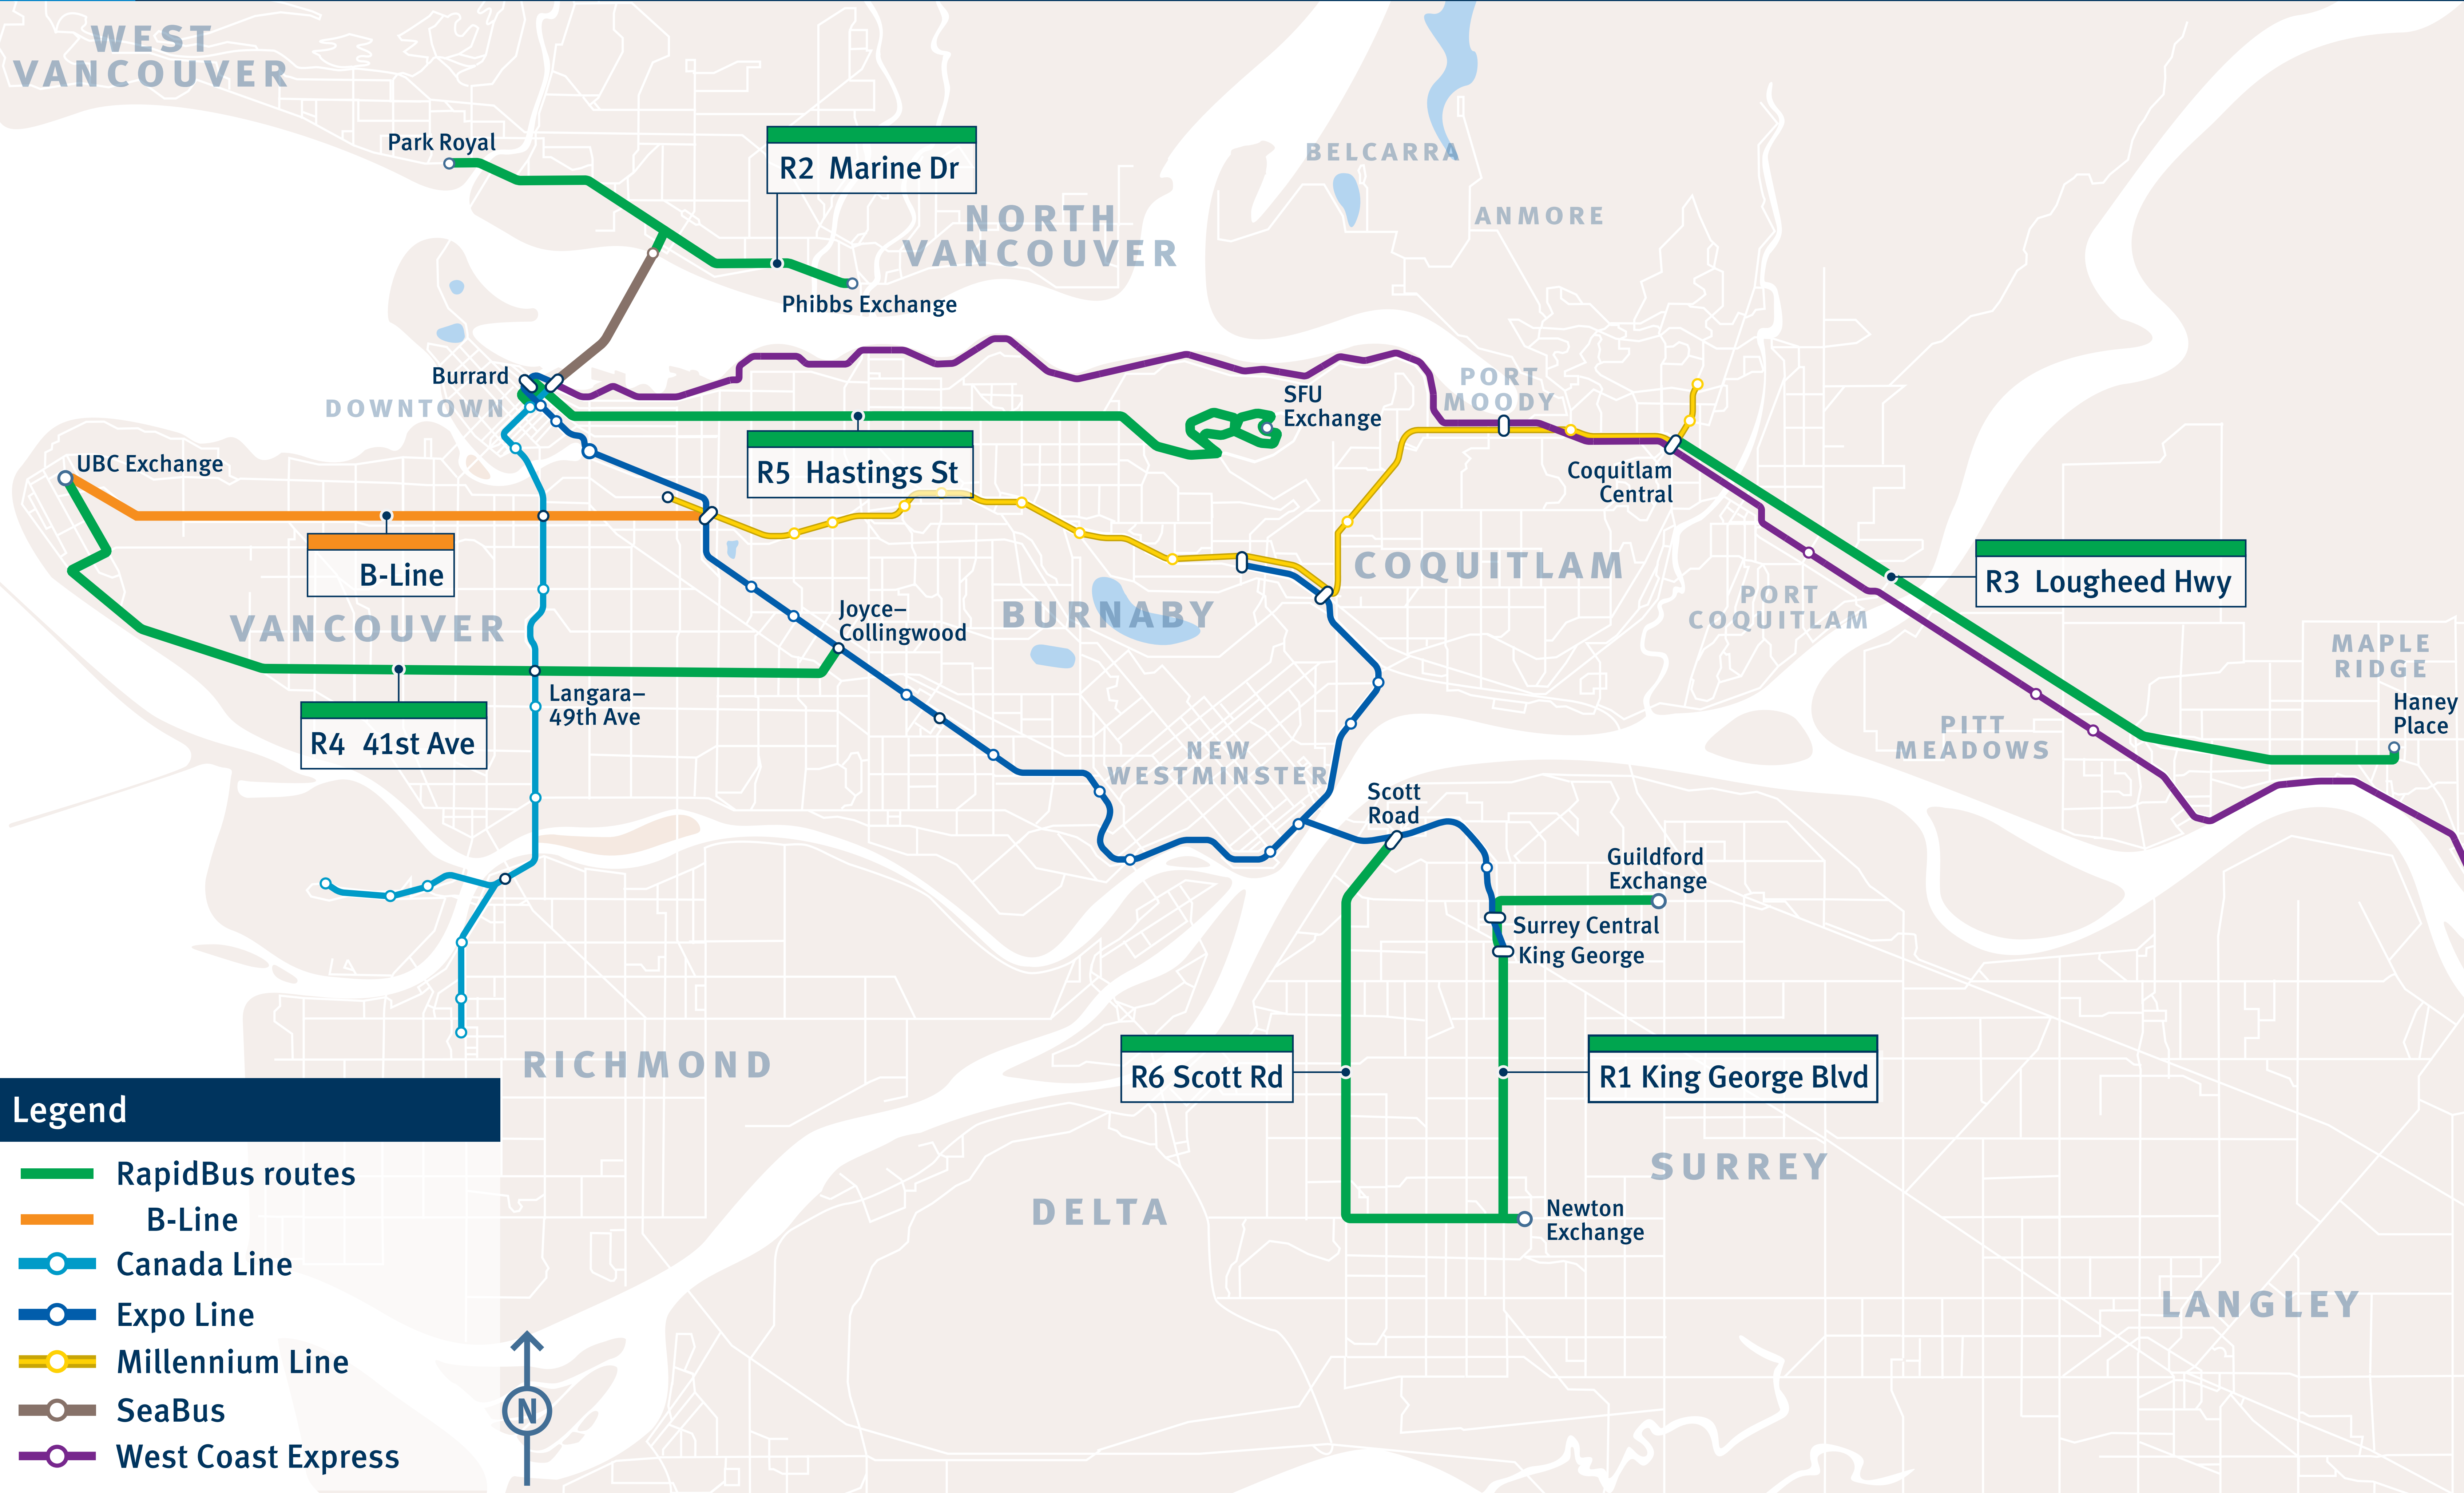

# T RapidBus & B-Line Network

## Legend

- RapidBus routes
- B-Line
- Canada Line
- Expo Line
- Millennium Line
- SeaBus
- West Coast Express